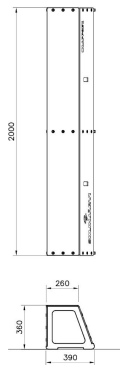

HAUPA LAMINATE FOOTBALL BENCH

Product length, mm	2000
Product width, mm	390
Product height, mm	360
Height required, mm	2400