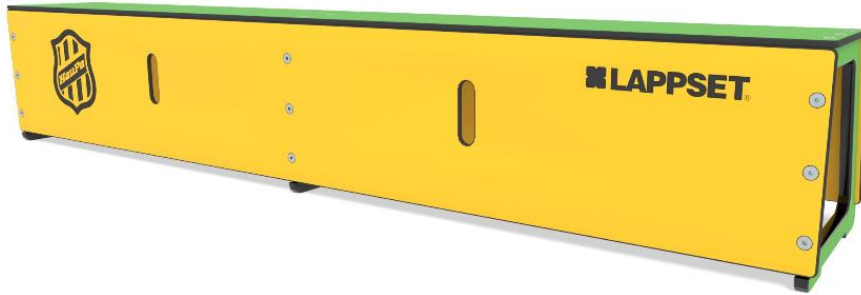

HAUPA LAMINATE FOOTBALL BENCH

Product length, mm	2000
Product width, mm	390
Product height, mm	360
Height required, mm	2400