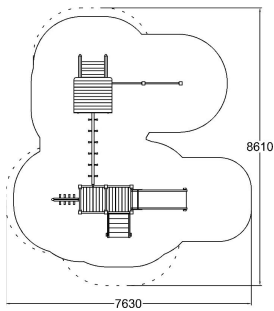

-  Climbing
3
-  Exercising
2
-  Meeting points
3
-  Roofs
1
-  Slides
1
-  Towers
2

User age	1+
Number of users	12
Product length, mm	4200
Product width, mm	5660
Product height, mm	3370
Impact area, m ²	43
Falling space, m ²	46
Height required, mm	4370
Max. free fall height, mm	1470
Safety info	EN 1176-1, 3 TÜV
Installation time (for 1), h	10
Foundation options	underground