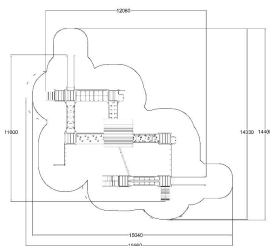

-  Balancing
5
-  Bridges
5
-  Climbing
8
-  Meeting points
7
-  Play panels
2
-  Roofs
1
-  Slides
4
-  Towers
7

User age	4+
Number of users	44
Product length, mm	12060
Product width, mm	11000
Product height, mm	4510
Impact area, m ²	124.1
Falling space, m ²	126.8
Max. free fall height, mm	2570
Safety info	EN 1176-1, 3 TÜV
Installation time (for 1), h	35
Ropes	