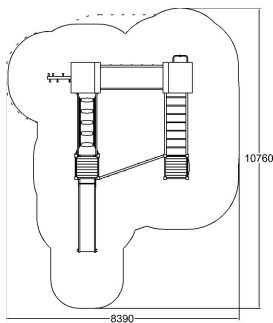

-  Bridges
2
-  Climbing
6
-  Meeting points
4
-  Roofs
2
-  Slides
1
-  Towers
4

User age	4+
Number of users	24
Product length, mm	7070
Product width, mm	5200
Product height, mm	4150
Impact area, m ²	63
Falling space, m ²	64
Height required, mm	5150
Max. free fall height, mm	2470
Safety info	EN 1176-1, 3 TÜV
Installation time (for 1), h	20
Ropes	