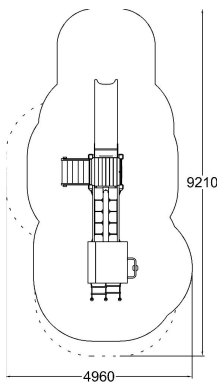

-  Balancing
1
-  Bridges
1
-  Climbing
1
-  Meeting points
2
-  Play panels
2
-  Roofs
1
-  Slides
1
-  Towers
2

User age	1+
Number of users	10
Product length, mm	2030
Product width, mm	5865
Product height, mm	2900
Impact area, m ²	30
Falling space, m ²	33
Height required, mm	3900
Max. free fall height, mm	1000
Safety info	EN 1176-1, 3 TÜV
Installation time (for 1), h	10
Ropes	