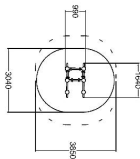

**JUMPING PLATFORMS**

Product height, mm	760
Impact area, m <sup>2</sup>	9
Max. free fall height, mm	700
Safety info	EN 1176-1 TÜV