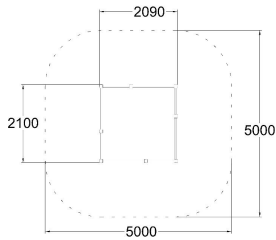

Q18104

SANDBOX 2.1X2.1M

User age	1+
Product length, mm	2100
Product width, mm	2100
Product height, mm	310
Falling space, m ²	23.1
Max. free fall height, mm	310
Safety info	EN 1176-1 TÜV