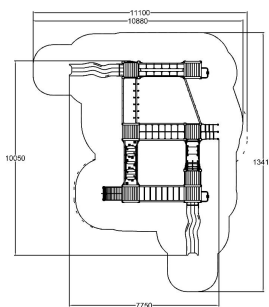

-  Bridges
3
-  Climbing
5
-  Crawling
2
-  Exercising
1
-  Play panels
2
-  Slides
4
-  Towers
6

User age	3+
Number of users	40
Product length, mm	10050
Product width, mm	7750
Product height, mm	3870
Impact area, m ²	96.2
Falling space, m ²	97.3
Max. free fall height, mm	2510
Safety info	EN 1176-1, 3 TÜV
Ropes	