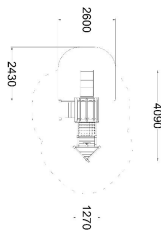

-  Climbing
2
-  Play panels
3
-  Roofs
1
-  Slides
1
-  Towers
2

User age	2+
Number of users	10
Product length, mm	4090
Product width, mm	1270
Product height, mm	2490
Impact area, m ²	8
Max. free fall height, mm	1000
Safety info	EN 1176-1, 3 TÜV
Installation time (for 1), h	8
Ropes	