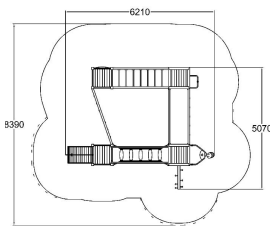

CLIMBING PLAY TOWERS

-  Balancing
1
-  Bridges
1
-  Climbing
9
-  Crawling
1
-  Dynamic
1
-  Slides
1
-  Towers
4

User age	3+
Number of users	25
Product length, mm	5100
Product width, mm	6120
Product height, mm	3820
Impact area, m ²	60.5
Falling space, m ²	61.1
Height required, mm	4820
Max. free fall height, mm	2470
Safety info	EN 1176-1, (3) TÜV
Ropes	