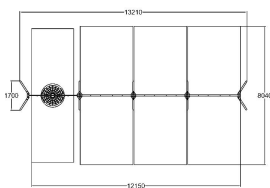

Q17929

SWING FOR 6 + NEST

Product length, mm	13210
Product width, mm	1700
Product height, mm	2670
Impact area, m ²	93
Max. free fall height, mm	1400
Safety info	EN 1176-1, 2 TÜV