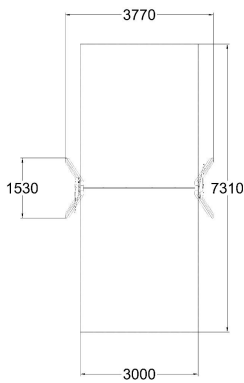

Q17925

BULLFINCH SWING LOW

Product length, mm	1530
Product width, mm	3790
Product height, mm	2350
Impact area, m ²	23
Falling space, m ²	23
Max. free fall height, mm	1200
Safety info	EN 1176-1, 2 TÜV