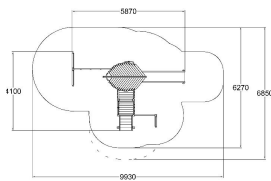

-  Climbing
1
-  Exercising
1
-  Play panels
1
-  Roofs
1
-  Slides
1
-  Towers
3

User age	1+
Product length, mm	5860
Product width, mm	3610
Product height, mm	3790
Impact area, m ²	44
Falling space, m ²	45.7
Max. free fall height, mm	2500
Safety info	EN 1176-1, 3 TÜV