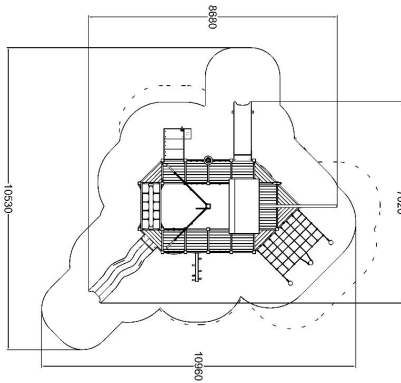

-  Bridges  
1
-  Play panels  
12
-  Roofs  
1
-  Slides  
2
-  Towers  
1

User age	1+
Number of users	30
Product length, mm	8680
Product width, mm	7020
Product height, mm	6170
Impact area, m <sup>2</sup>	67
Falling space, m <sup>2</sup>	76
Max. free fall height, mm	1970
Safety info	EN 1176-1, 3 TÜV
Ropes	