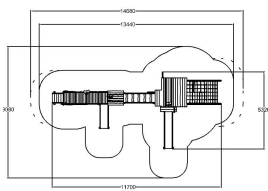

-  Bridges
1
-  Climbing
6
-  Play panels
8
-  Slides
2
-  Towers
2

User age	1+
Number of users	30
Product length, mm	5320
Product width, mm	11700
Product height, mm	5280
Impact area, m ²	72.9
Falling space, m ²	77.9
Max. free fall height, mm	2880
Safety info	EN 1176-1, 3 TÜV
Ropes	