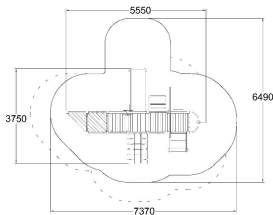

STEAM BOAT PLAY

-  Balancing
3
-  Climbing
4
-  Crawling
2
-  Meeting points
1
-  Play panels
4
-  Slides
1
-  Towers
3

User age	+1
Number of users	17
Product length, mm	3740
Product width, mm	5550
Product height, mm	4160
Impact area, m ²	32
Falling space, m ²	38.6
Max. free fall height, mm	1000
Safety info	EN 1176-1, (3) TÜV