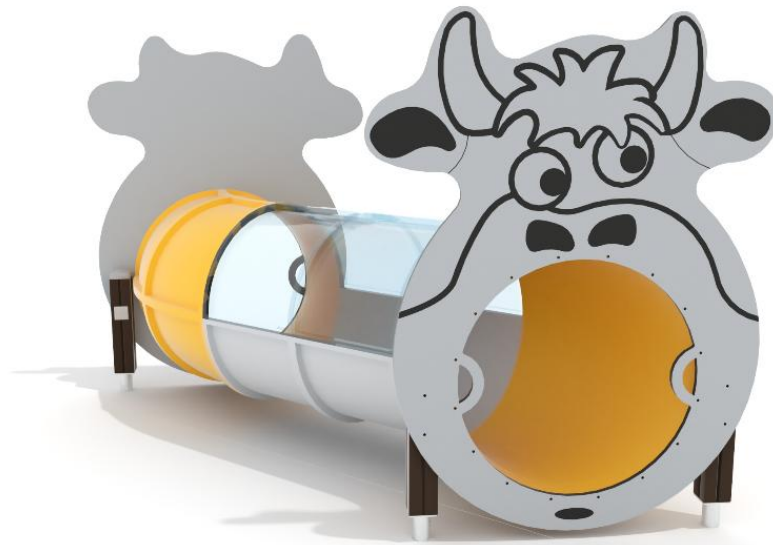

# LONG COW TUNNEL

User age	1+
Number of users	5
Product length, mm	2060
Product width, mm	2420
Product height, mm	1710
Impact area, m <sup>2</sup>	19
Falling space, m <sup>2</sup>	19.1
Height required, mm	2780
Max. free fall height, mm	980
Safety info	EN 1176-1 TÜV
Installation time (for 1), h	4