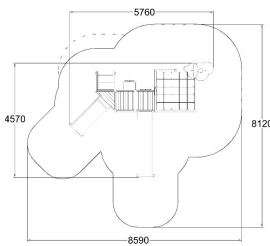

-  Climbing
4
-  Play panels
3
-  Slides
3
-  Towers
2

User age	1+
Number of users	15
Product length, mm	5770
Product width, mm	4610
Product height, mm	4180
Impact area, m ²	45
Falling space, m ²	47
Height required, mm	4500
Max. free fall height, mm	1970
Safety info	EN 1176-1, 3 TÜV
Installation time (for 1), h	17
Ropes	