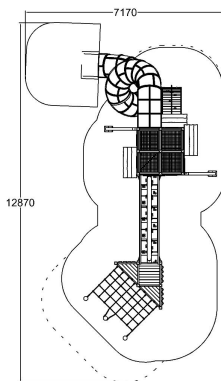

-  Bridges
1
-  Climbing
7
-  Meeting points
4
-  Roofs
1
-  Slides
1
-  Towers
2

User age	3+
Number of users	35
Product length, mm	5200
Product width, mm	10330
Product height, mm	7720
Impact area, m ²	57
Falling space, m ²	62
Height required, mm	8720
Max. free fall height, mm	1470
Safety info	EN 1176-1, 3 TÜV
Ropes	