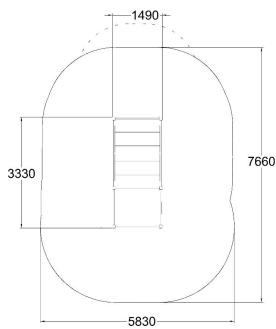

**SISU FITNESS FRAME**

Product length, mm	1535
Product width, mm	3430
Product height, mm	2720
Impact area, m <sup>2</sup>	39.6
Safety info	EN 16630 TÜV