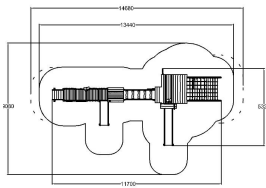

FLORA FLOWER TOWERPLAY

-  Bridges
1
-  Climbing
6
-  Play panels
8
-  Roofs
3
-  Slides
2

User age	1+
Number of users	35
Product length, mm	5320
Product width, mm	11700
Product height, mm	5280
Impact area, m ²	72.9
Falling space, m ²	77.9
Max. free fall height, mm	2880
Safety info	EN 1176-1, 3 TÜV
Ropes	