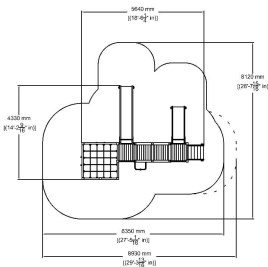

-  Climbing
4
-  Exercising
2
-  Play panels
2
-  Roofs
1
-  Slides
3
-  Towers
1

Number of users	20
Product length, mm	4330
Product width, mm	5640
Product height, mm	3700
Impact area, m ²	48.9
Falling space, m ²	51.1
Max. free fall height, mm	2020
Safety info	EN 1176-1, 3 TÜV
Ropes	