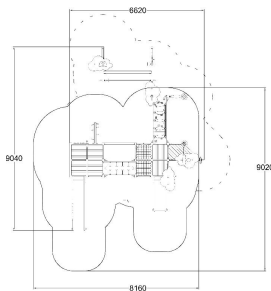

OWL PLAY ADVENTURE

-  Balancing
4
-  Climbing
5
-  Crawling
1
-  Meeting points
2
-  Play panels
10
-  Slides
2
-  Towers
3

| | |
|-----------------------------|---|
| Impact area, m ² | 56 |
| Safety info | EN 1176-1, (3) TÜV |
| Ropes |  |