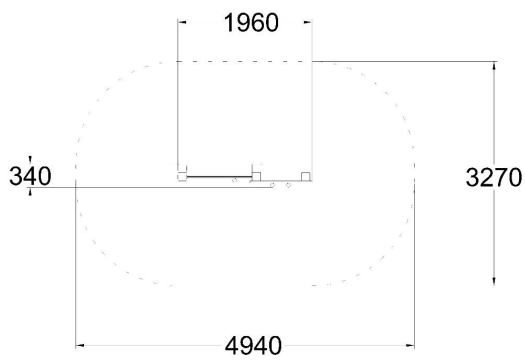

SHOULDER WHEEL AND SERPENTIN

Product length, mm	1960
Product width, mm	340
Product height, mm	2220
Falling space, m ²	7.4
Safety info	EN 16630, EN 1176-1 TÜV