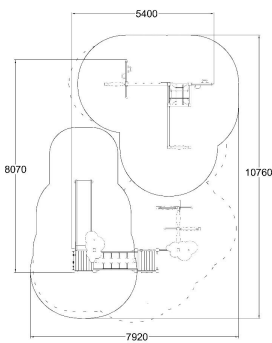

# BULLFINCH SLOPE ADVENTURE

-  Balancing  
3
-  Bridges  
1
-  Climbing  
4
-  Meeting points  
3
-  Play panels  
2
-  Slides  
1
-  Towers  
5

User age	1+
Product length, mm	8070
Product width, mm	5400
Product height, mm	4260
Impact area, m <sup>2</sup>	51
Falling space, m <sup>2</sup>	67
Max. free fall height, mm	1970
Safety info	EN 1176-1, 3 TÜV
Ropes	