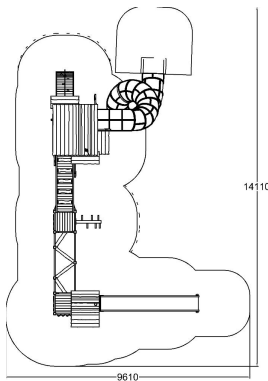

-  Balancing  
1
-  Bridges  
2
-  Climbing  
5
-  Meeting points  
5
-  Play panels  
2
-  Roofs  
2
-  Slides  
2
-  Towers  
3

User age	3+
Number of users	40
Product length, mm	5720
Product width, mm	10580
Product height, mm	6840
Impact area, m <sup>2</sup>	79
Falling space, m <sup>2</sup>	80
Height required, mm	7840
Max. free fall height, mm	1970
Safety info	EN 1176-1, 3 TÜV