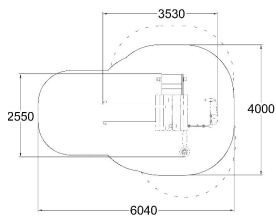

**TODDLER HOUSE AND SLIDE**

User age	1+
Impact area, m <sup>2</sup>	19
Max. free fall height, mm	1000
Safety info	EN 1176-1, 3 TÜV
Installation time (for 1), h	12