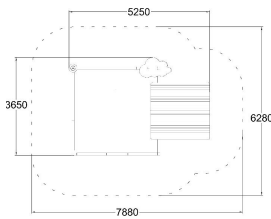

-  Play panels
3
-  Roofs
1
-  Sandplay
1

Impact area, m ²	3
Max. free fall height, mm	300
Safety info	EN 1176-1 TÜV