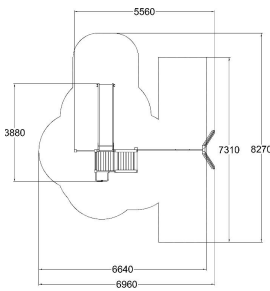

# PLAYTOWER AND SWING

-  Climbing  
3
-  Exercising  
1
-  Play panels  
2
-  Slides  
1
-  Swinging  
1
-  Towers  
1

User age	1+
Number of users	10
Product length, mm	5550
Product width, mm	3880
Product height, mm	3010
Impact area, m <sup>2</sup>	39
Falling space, m <sup>2</sup>	39
Max. free fall height, mm	1470
Safety info	EN 1176-1, 3 TÜV
Ropes	