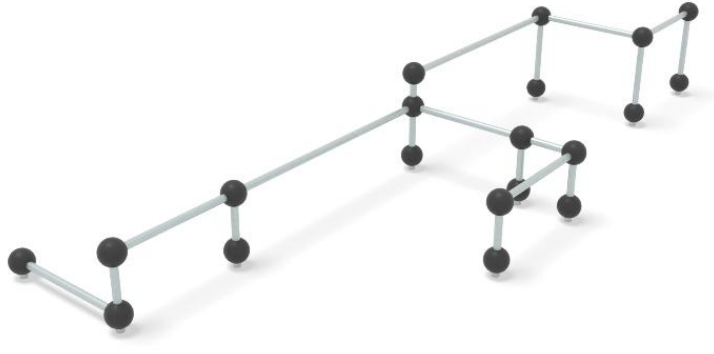

Q17550

VAULT RAILS

User age	5+
Number of users	8
Impact area, m ²	35.1
Falling space, m ²	38
Max. free fall height, mm	960
Safety info	EN 16899 TÜV