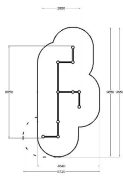

Q17550

VAULT RAILS

User age	5+
Number of users	8
Impact area, m ²	35.1
Falling space, m ²	38
Max. free fall height, mm	960
Safety info	EN 16899 TÜV