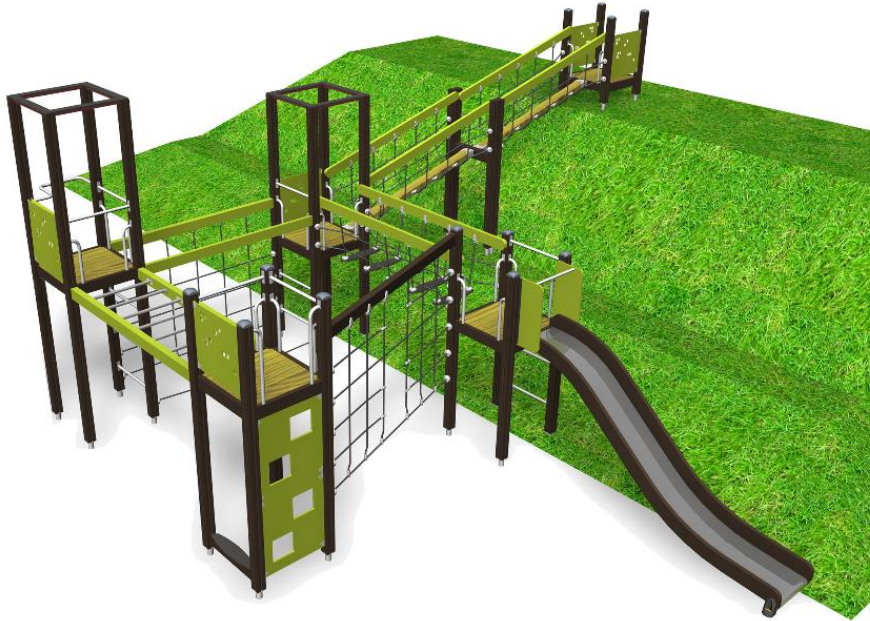

-  Balancing
1
-  Bridges
3
-  Climbing
4
-  Slides
2
-  Towers
5

User age	5+
Number of users	25
Product length, mm	7080
Product width, mm	9640
Product height, mm	3860
Impact area, m ²	96
Falling space, m ²	96
Height required, mm	4500
Max. free fall height, mm	2470
Safety info	EN 1176-1, 3 TÜV
Ropes	