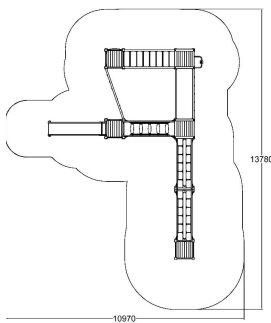

-  Balancing
1
-  Bridges
3
-  Climbing
4
-  Slides
2
-  Towers
5

User age	5+
Number of users	25
Product length, mm	7080
Product width, mm	9640
Product height, mm	3860
Impact area, m ²	96
Falling space, m ²	96
Height required, mm	4500
Max. free fall height, mm	2470
Safety info	EN 1176-1, 3 TÜV
Ropes	