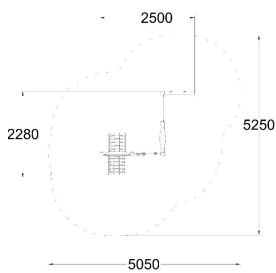

-  Climbing
2
-  Crawling
1
-  Exercising
1
-  Meeting points
1
-  Play panels
1
-  Towers
1

User age	1+
Number of users	8
Product length, mm	2280
Product width, mm	2500
Product height, mm	1390
Impact area, m ²	15
Falling space, m ²	19.4
Max. free fall height, mm	450
Safety info	EN 1176-1 TÜV
Ropes	