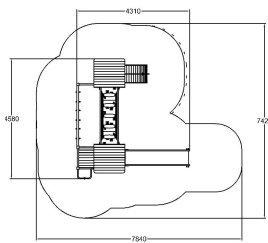

-  Bridges  
1
-  Climbing  
1
-  Exercising  
1
-  Play panels  
1
-  Slides  
2

User age	3+
Number of users	13
Product length, mm	4580
Product width, mm	4310
Product height, mm	3370
Impact area, m <sup>2</sup>	41.8
Falling space, m <sup>2</sup>	42.1
Max. free fall height, mm	1470
Safety info	EN 1176-1, 3 TÜV
Ropes	