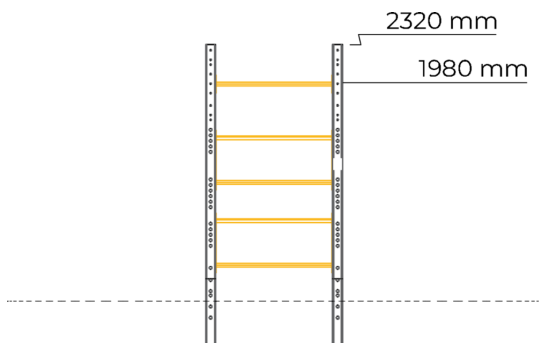

LADDERS STEEL FITNESS

Number of users	1
Product length, mm	1240
Product width, mm	90
Product height, mm	2320
Impact area, m ²	15
Falling space, m ²	15
Max. free fall height, mm	1980
Safety info	EN 16630, EN 1176-1 TÜV
Installation time (for 1), h	4