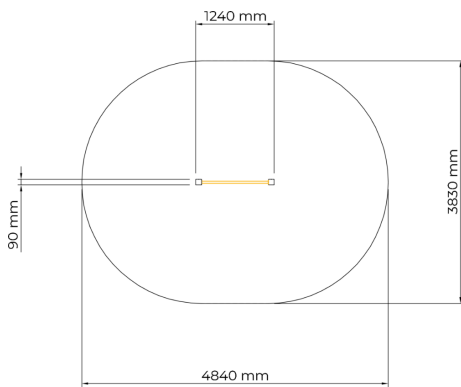

LADDERS STEEL FITNESS

Number of users	1
Product length, mm	1240
Product width, mm	90
Product height, mm	2320
Impact area, m ²	15
Falling space, m ²	15
Max. free fall height, mm	1980
Safety info	EN 16630, EN 1176-1 TÜV
Installation time (for 1), h	4