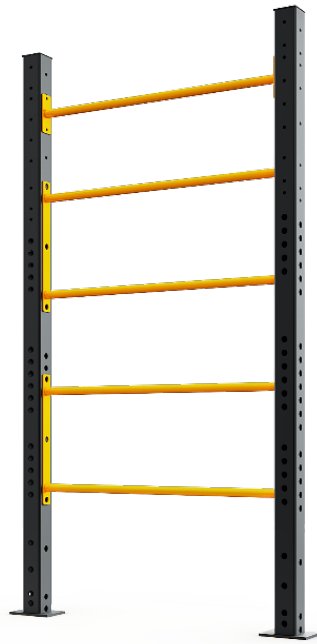

LADDERS STEEL FITNESS

Number of users	1
Product length, mm	1240
Product width, mm	90
Product height, mm	2320
Impact area, m ²	15
Falling space, m ²	15
Max. free fall height, mm	1980
Safety info	EN 16630, EN 1176-1 TÜV
Installation time (for 1), h	4