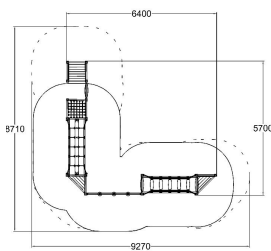

Q17452-2

LOW ADVENTURE TRACK HALF CIRCLE

User age	3+
Number of users	12
Product length, mm	6420
Product width, mm	5720
Product height, mm	2540
Impact area, m ²	37.1
Falling space, m ²	48.6
Height required, mm	3540
Max. free fall height, mm	870
Safety info	EN 1176-1 TÜV
Installation time (for 1), h	10
Ropes	