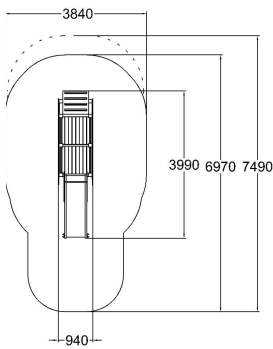

-  Climbing
1
-  Slides
1
-  Towers
1

User age	1+
Number of users	4
Product length, mm	3990
Product width, mm	940
Product height, mm	1940
Impact area, m ²	21.9
Falling space, m ²	23.9
Max. free fall height, mm	1000
Safety info	EN 1176-1, 3 TÜV