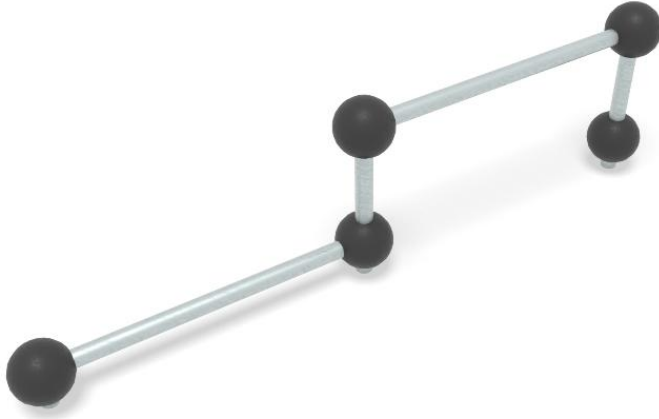

Q17428

CLOXX BARS

User age	6+
Number of users	2
Product length, mm	200
Product width, mm	2420
Product height, mm	720
Impact area, m <sup>2</sup>	10.6
Falling space, m <sup>2</sup>	14
Max. free fall height, mm	650
Safety info	EN 1176-1 TÜV