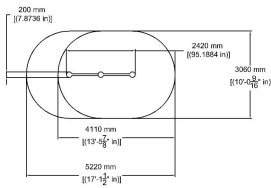

Q17428

CLOXX BARS

User age	6+
Number of users	2
Product length, mm	200
Product width, mm	2420
Product height, mm	720
Impact area, m <sup>2</sup>	10.6
Falling space, m <sup>2</sup>	14
Max. free fall height, mm	650
Safety info	EN 1176-1 TÜV