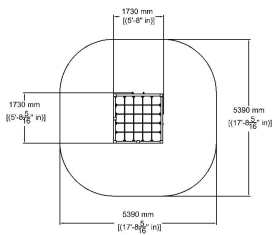

-  Balancing  
1
-  Climbing  
3
-  Exercising  
3
-  Towers  
1

User age	3+
Number of users	10
Product length, mm	1730
Product width, mm	1730
Product height, mm	2030
Impact area, m <sup>2</sup>	26.1
Falling space, m <sup>2</sup>	26.1
Max. free fall height, mm	2030
Safety info	EN 1176-1 TÜV
Ropes	