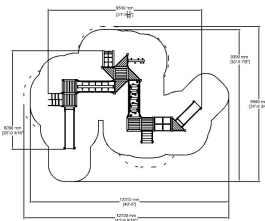

-  Bridges
2
-  Climbing
4
-  Crawling
1
-  Slides
2

User age	1+
Number of users	26
Product length, mm	6090
Product width, mm	9510
Product height, mm	3320
Impact area, m ²	72.1
Falling space, m ²	75.9
Max. free fall height, mm	1470
Safety info	EN 1176-1, 3 TÜV
Ropes	