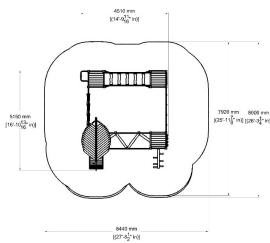

-  Balancing
1
-  Bridges
1
-  Climbing
5
-  Slides
1
-  Towers
4

User age	3+
Number of users	20
Product length, mm	5120
Product width, mm	4510
Product height, mm	3820
Impact area, m ²	59.9
Falling space, m ²	60.4
Max. free fall height, mm	2500
Safety info	EN 1176-1, (3) TÜV