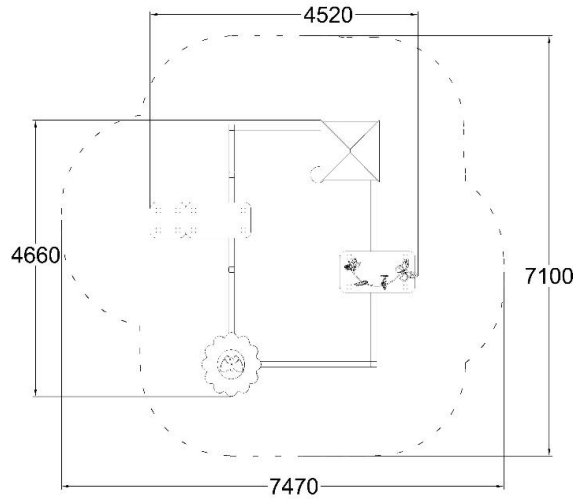

-  Play panels
2
-  Roofs
1
-  Sandplay
1

Product length, mm	4470
Product width, mm	4660
Product height, mm	2760
Impact area, m ²	1
Falling space, m ²	42
Max. free fall height, mm	600
Safety info	EN 1176-1 TÜV