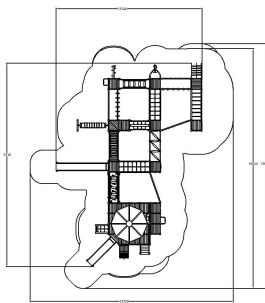

-  Balancing
7
-  Bridges
4
-  Climbing
12
-  Dynamic
1
-  Exercising
2
-  Meeting points
2
-  Play panels
10
-  Roofs
1
-  Slides
4
-  Towers
9

User age	1+
Number of users	65
Product length, mm	15720
Product width, mm	11320
Product height, mm	4340
Impact area, m ²	181.8
Falling space, m ²	184.8
Max. free fall height, mm	2900
Safety info	EN 1176-1, 3 TÜV
Ropes	