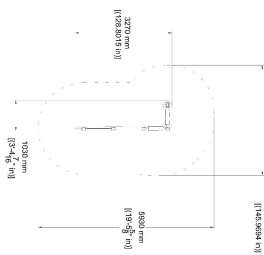

-  Meeting points
2
-  Play panels
2
-  Towers
1

User age	1+
Number of users	7
Product length, mm	3270
Product width, mm	1030
Product height, mm	2280
Falling space, m ²	17.6
Max. free fall height, mm	420
Safety info	EN 1176-1 TÜV