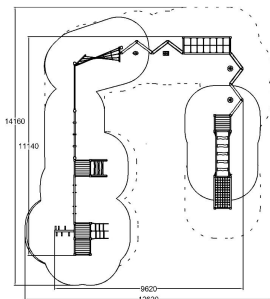

 Balancing
2

 Bridges
1

 Climbing
8

 Meeting points
3

 Towers
3

User age	3+
Number of users	30
Product length, mm	11140
Product width, mm	9620
Product height, mm	2950
Impact area, m ²	78
Falling space, m ²	113
Max. free fall height, mm	1550
Safety info	EN 1176-1 TÜV
Ropes	