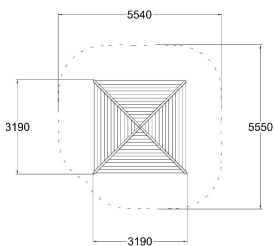

SANDBOX WITH ROOF

Product length, mm	3190
Product width, mm	3190
Product height, mm	3110
Max. free fall height, mm	310
Safety info	EN 1176-1 TÜV