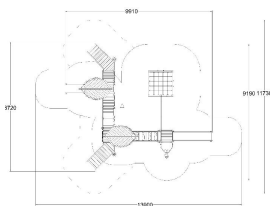

-  Bridges
1
-  Climbing
4
-  Dynamic
1
-  Exercising
3
-  Play panels
4
-  Roofs
2
-  Slides
2

User age	1+
Number of users	30
Product length, mm	8720
Product width, mm	9910
Product height, mm	3820
Impact area, m ²	74.6
Falling space, m ²	95.9
Max. free fall height, mm	2490
Safety info	EN 1176-1, 3 TÜV
Ropes	