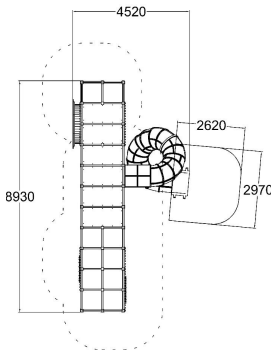

WOODEN VERTICAL MAZE

-  Climbing
14
-  Crawling
1
-  Exercising
4
-  Meeting points
5
-  Slides
1

User age	4+
Number of users	50
Product length, mm	8930
Product width, mm	4520
Product height, mm	4800
Impact area, m ²	34
Max. free fall height, mm	1000
Safety info	EN 1176-1, 3 TÜV
Ropes	