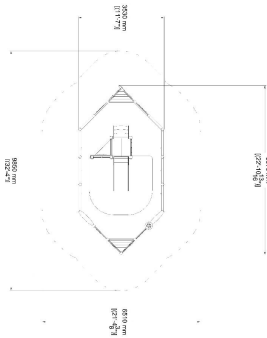

-  Play panels  
9
-  Sandplay  
1
-  Slides  
1

|                               |                  |
|-------------------------------|------------------|
| User age                      | 1+               |
| Product length, mm            | 6970             |
| Product width, mm             | 3530             |
| Product height, mm            | 1430             |
| Impact area, m <sup>2</sup>   | 5.9              |
| Falling space, m <sup>2</sup> | 49.7             |
| Max. free fall height, mm     | 1000             |
| Safety info                   | EN 1176-1, 3 TÜV |