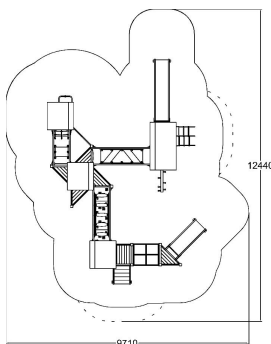

-  Balancing  
2
-  Bridges  
3
-  Climbing  
3
-  Crawling  
1
-  Meeting points  
5
-  Play panels  
1
-  Roofs  
4
-  Slides  
3
-  Towers  
5

User age	1+
Number of users	26
Product length, mm	6230
Product width, mm	8960
Product height, mm	4150
Impact area, m <sup>2</sup>	80
Falling space, m <sup>2</sup>	83
Height required, mm	4500
Max. free fall height, mm	1970
Safety info	EN 1176-1, 3 TÜV
Installation time (for 1), h	31
Ropes	