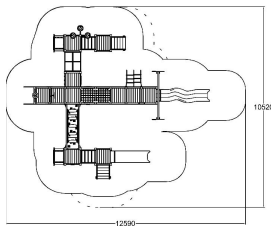

# LIBERATOR FLY PLAY

-  Bridges  
1
-  Climbing  
2
-  Crawling  
1
-  Meeting points  
4
-  Play panels  
9
-  Slides  
2

User age	4+
Number of users	40
Product length, mm	9770
Product width, mm	8020
Product height, mm	4300
Impact area, m <sup>2</sup>	82
Falling space, m <sup>2</sup>	85
Height required, mm	4500
Max. free fall height, mm	1470
Safety info	EN 1176-1, 3 TÜV
Ropes	